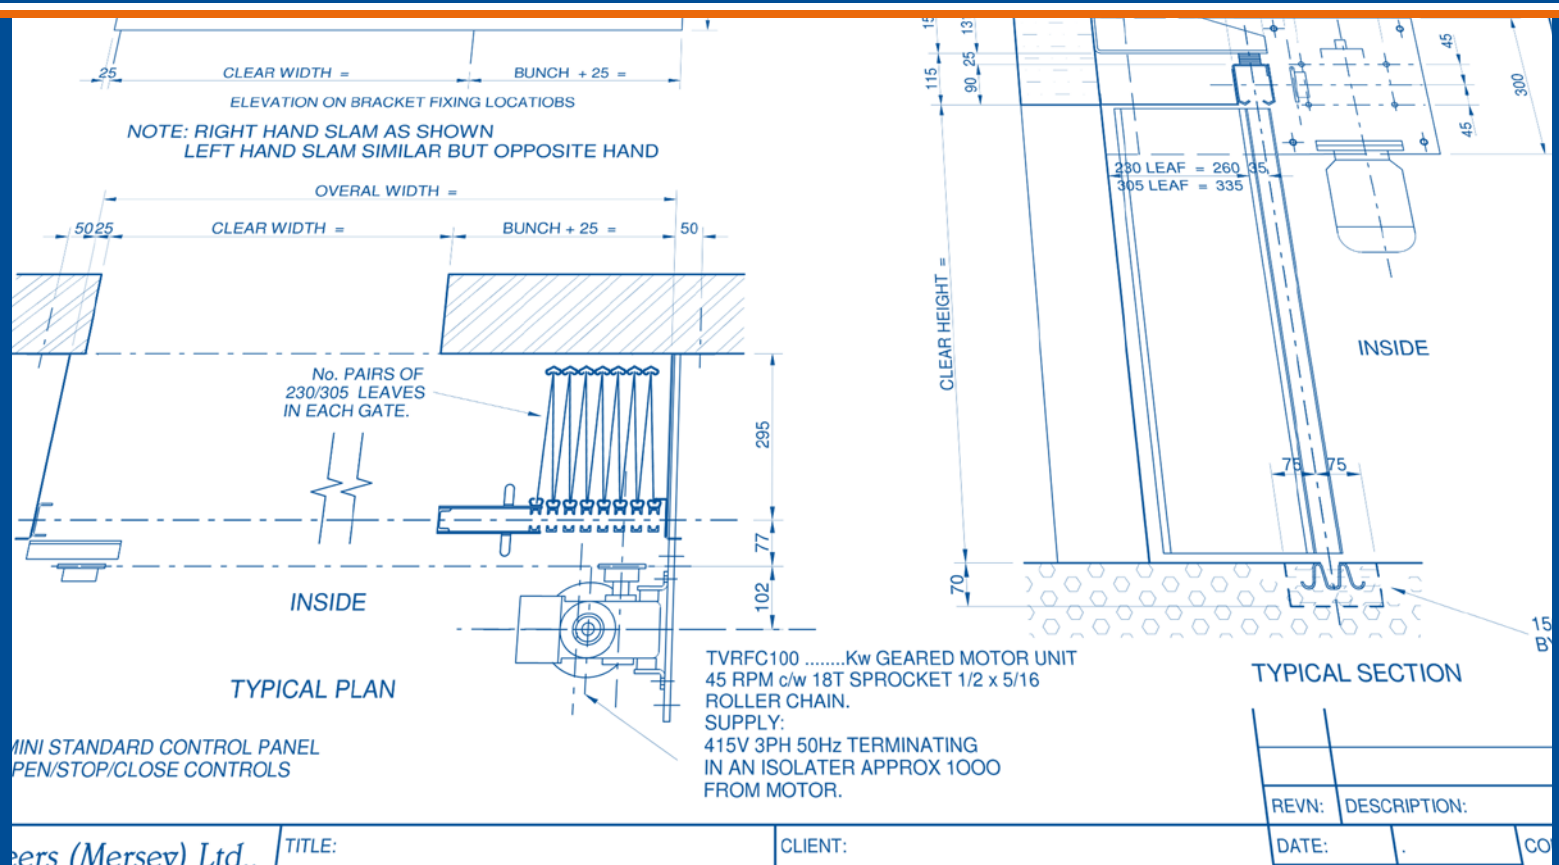

The heavy duty design and our refusal to lower the quality ensure that the product is now the leading seller within this market in the UK.

Similar to roller shutter doors, each Superfold is manufactured for a specific application and sizes range from the smallest doors for dumb waiters to full size warehouse doors of 10 - 15m.

Standard Features:

- **Manual or electrical operation**
- **230mm & 305mm leaves**
- **Rolled or heavy duty top tracks**
- **Hasp & staple locking**
- **Galvanised Finish**

MERSEY SUPERFOLD INDUSTRIAL FOLDING SHUTTER DOORS